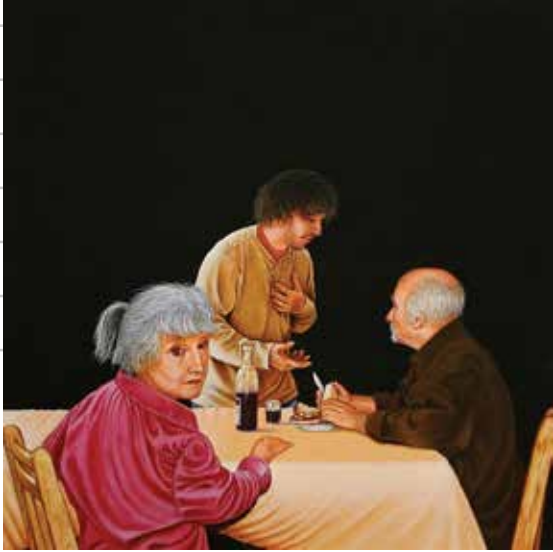

LATER IMPRESSIONS

2014
Award Winners

Robert Proce (32) / *Best of Show*

Michelle Williams (42) / *Honorable Mention*

Catherine Keebler (17) / *Honorable Mention*

Alan Leder (23) / *Special Award*

Yvette Meltzer (27) / *Special Award*

Nancy Staszak (38) / *Honorable Mention*

Neil Shapiro (36) / *Special Award*

Senior Artists Network

Member Information

Artist Yearly Membership: \$40

Contact:

info@seniorartistsnetwork.org

Membership Benefits: